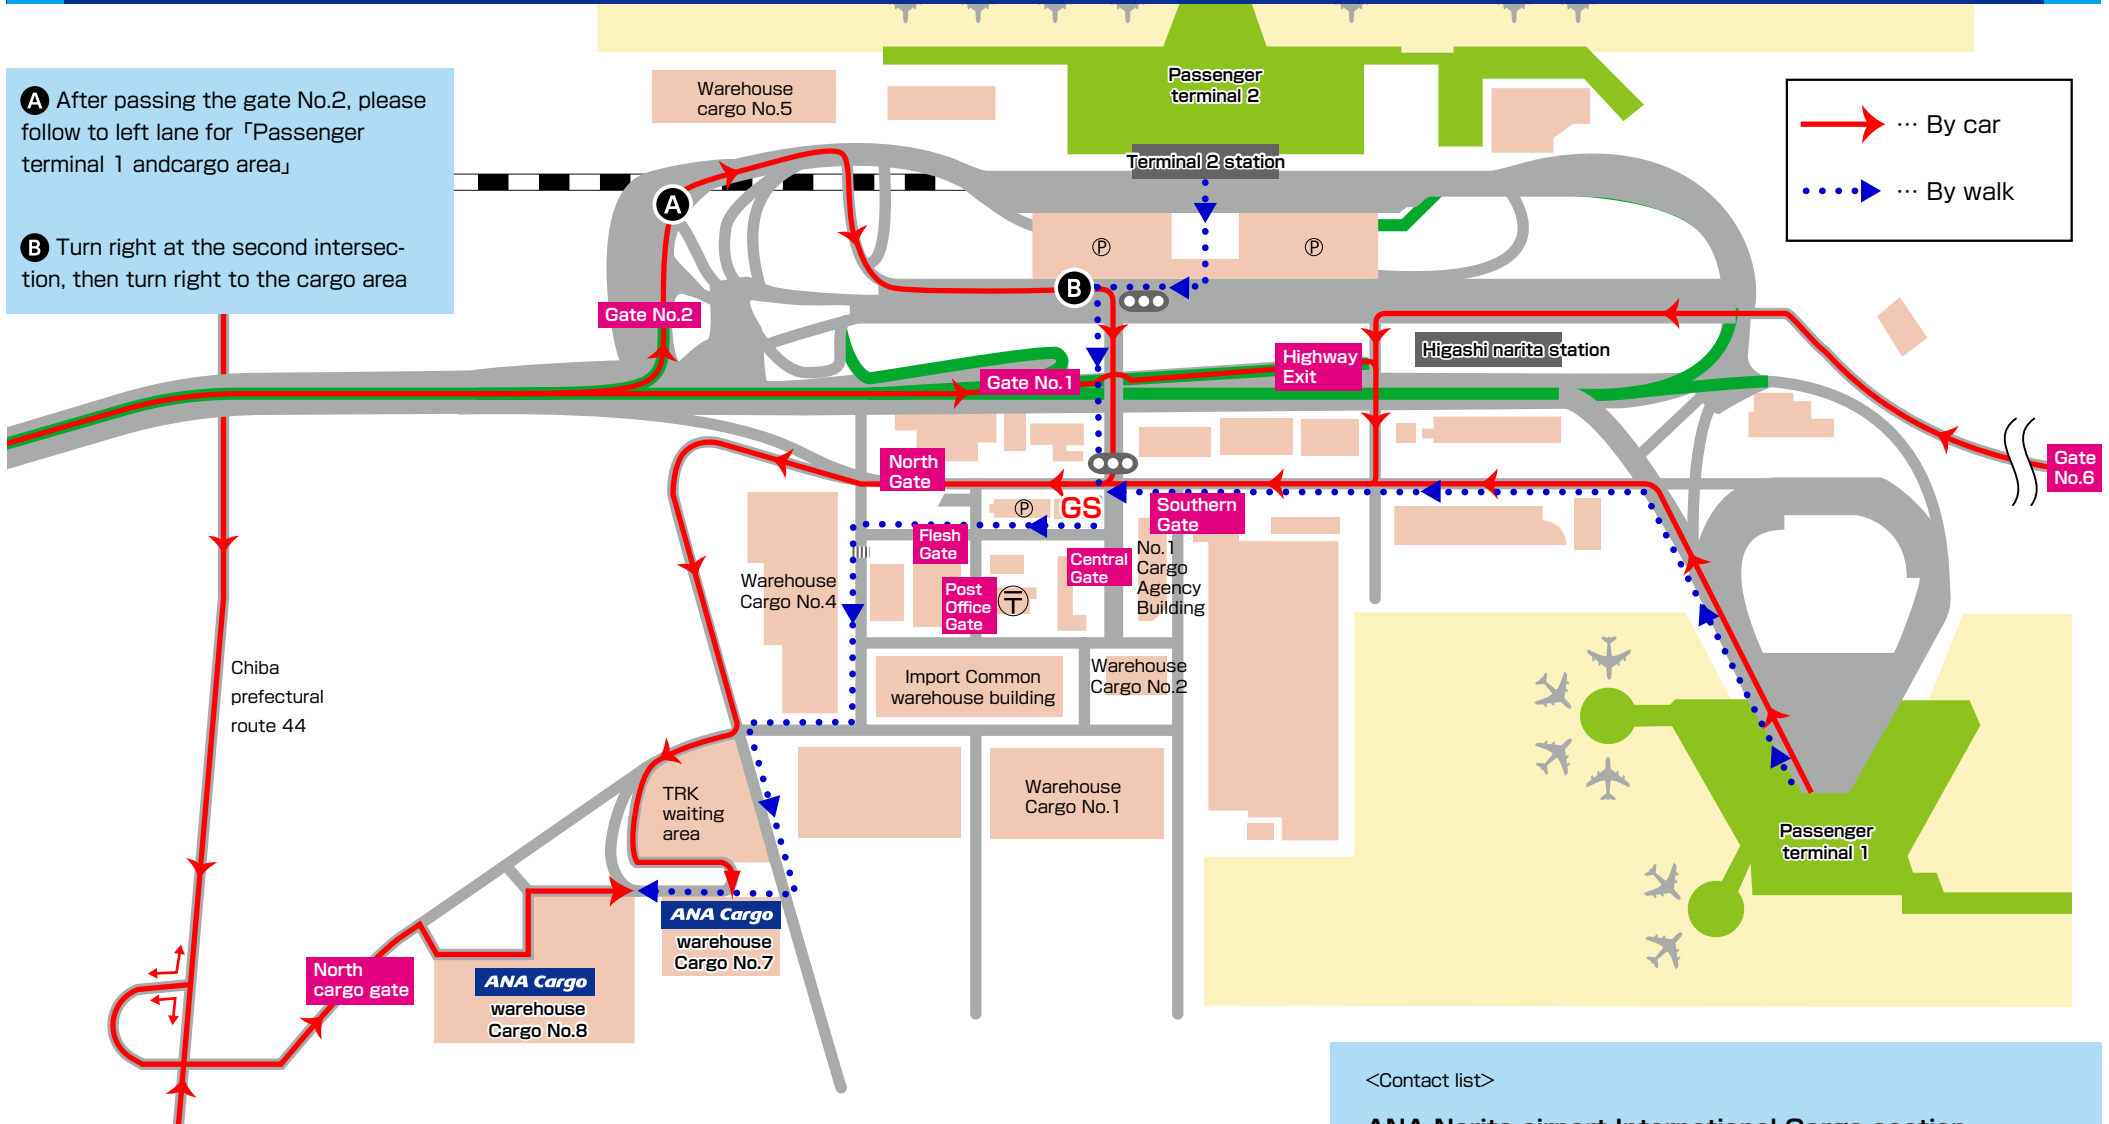

Access MAP for Narita airport North Cargo Area

Thank you for using ANA Cargo. Please follow this map to the North Cargo Area and our warehouse.

A After passing the gate No.2, please follow to left lane for 「Passenger terminal 1 and cargo area」

B Turn right at the second intersection, then turn right to the cargo area

~Safety information~

When you enter the cargo area, security guard confirm your destination and the reason at the gate for safety reason. Please submit the application form that the destination(ANA) and the reason(inspection , deliver the shipment ...etc) are written.